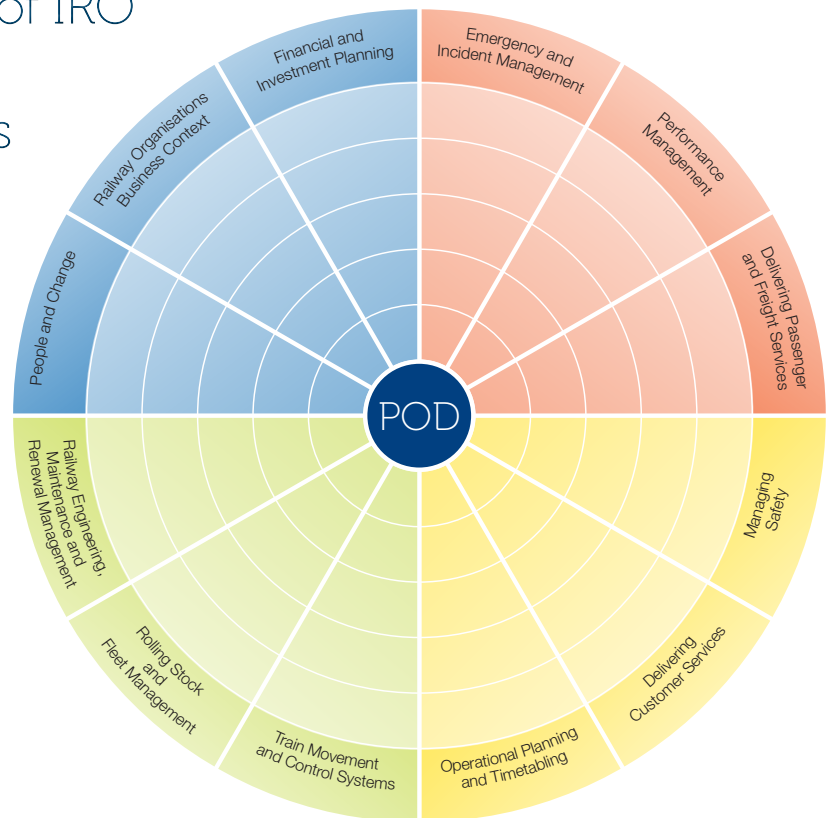

# Rail Operations Group is a corporate member of IRO

Which means it's **FREE** for you to...

- » become a member of IRO
- » attend area events
- » use your profession's CPD tool, POD
- » access a library of webinars
- » get a mentor

As a member you also have access to academic qualifications, short courses and CPD schemes to help your professional development.

All to join for...

[www.railwayoperators.co.uk](http://www.railwayoperators.co.uk)